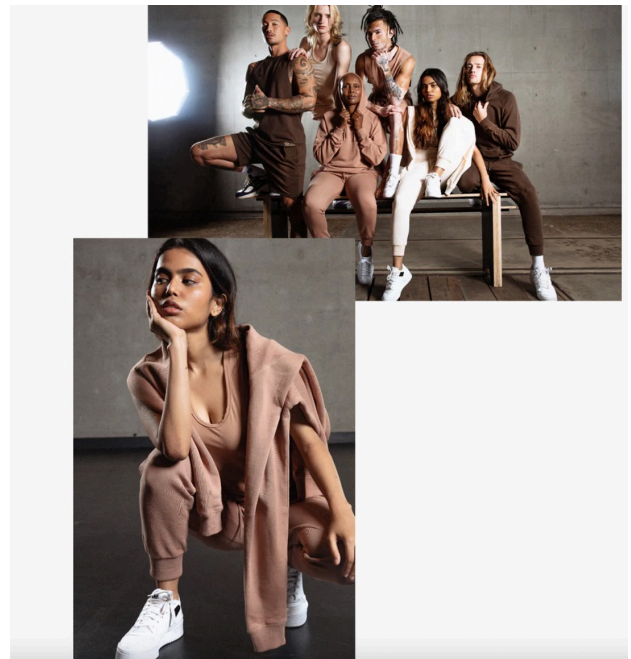

Aish
Tiwari

BONDI
MODEL MANAGEMENT

Height: 173 Bust: 84 Waist: 64 Hips: 86 Dress: 6 Shoe: 9 Hair: Brown Eyes: Brown

www.bondimodelmanagement.com/aish